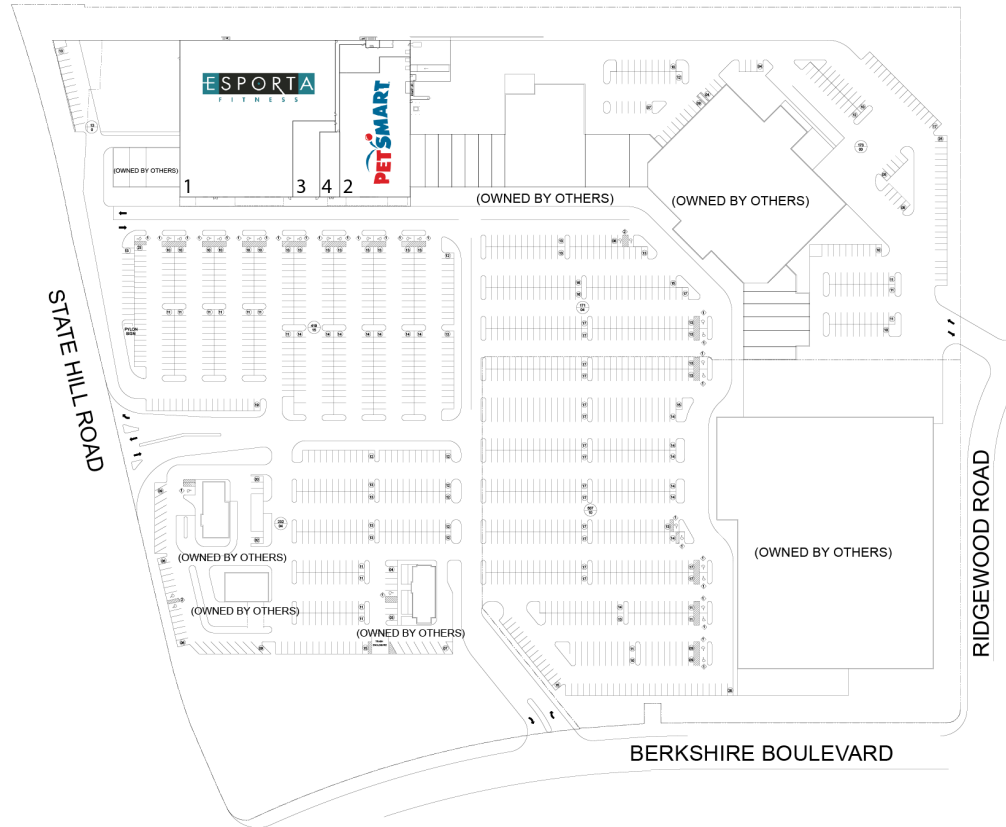

# WYOMISSING

1183 BERKSHIRE BLVD, WYOMISSING, PA 19610

#	TENANTS	SQFT
1	Esporta Fitness	46,890
2	PetSmart	20,806
3	Plato's Closet	5,016
4	Leslie's Pool Supplies	2,940

THIS EXHIBIT SHALL NOT BE DEEMED A WARRANTY, REPRESENTATION OR AGREEMENT BY LANDLORD THAT THE LAYOUT OR CONFIGURATION OF THE SHOPPING CENTER, OR ANY PART THEREOF, SHALL REMAIN AS SHOWN HEREON.

LANDLORD RESERVES THE RIGHT TO MODIFY THE SHOPPING CENTER, OR ANY PART THEREOF, IN ACCORDANCE WITH THE PROVISIONS OF THE LEASE.