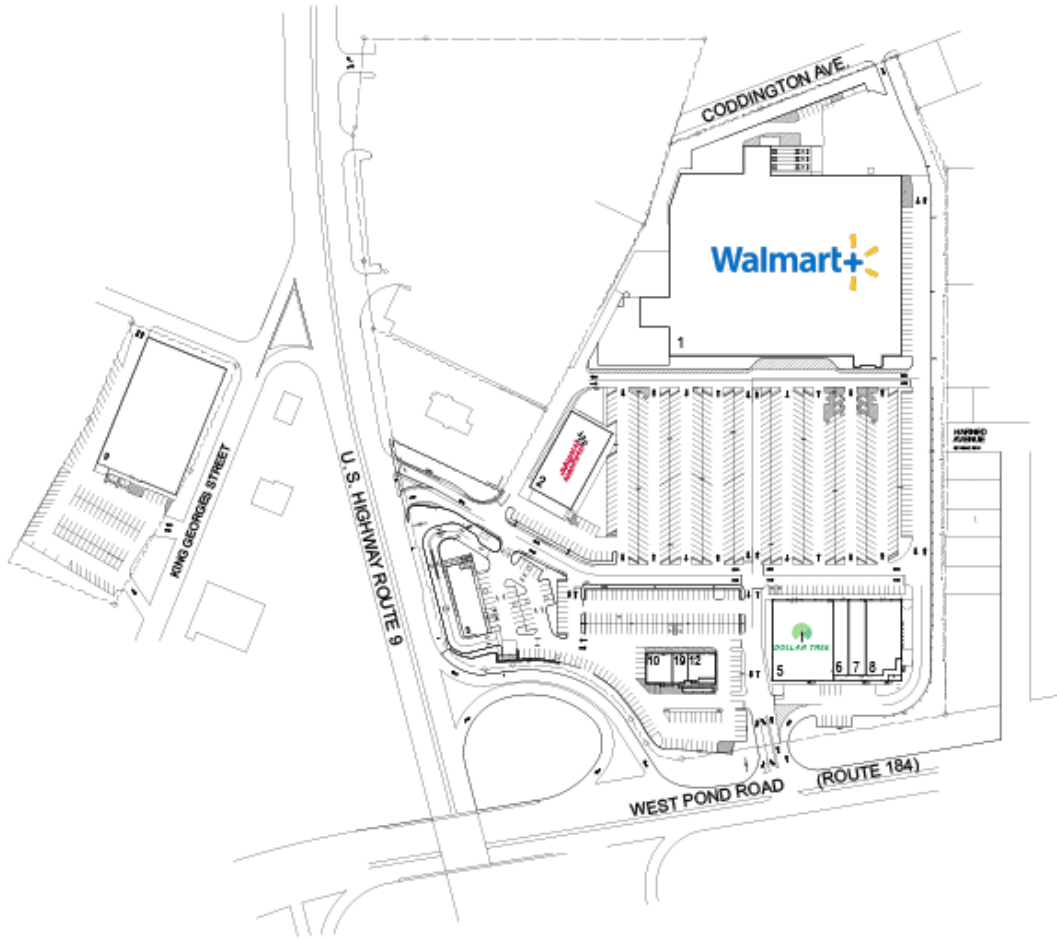

WOODBIDGE COMMONS

306 US HIGHWAY 9 NORTH, WOODBRIDGE, NJ 07095

| # | TENANTS | SQFT |
|----|-------------------------------------|---------|
| 1 | Walmart | 135,930 |
| 2 | Advance Auto Parts | 12,640 |
| 3 | Chick-fil-A | 3,614 |
| 5 | Dollar Tree | 15,003 |
| 6 | Woodbridge Ski and Board | 3,752 |
| 7 | Americas Best Contacts & Eyeglasses | 3,891 |
| 8 | Outerbridge Liquors | 7,938 |
| 9 | Charisma Furniture | 36,086 |
| 10 | Chipotle Mexican Grill | 2,426 |
| 12 | Panda Express | 2,460 |
| 19 | Wingstop | 1,404 |

THIS EXHIBIT SHALL NOT BE DEEMED A WARRANTY, REPRESENTATION OR AGREEMENT BY LANDLORD THAT THE LAYOUT OR CONFIGURATION OF THE SHOPPING CENTER, OR ANY PART THEREOF, SHALL REMAIN AS SHOWN HEREON.

LANDLORD RESERVES THE RIGHT TO MODIFY THE SHOPPING CENTER, OR ANY PART THEREOF, IN ACCORDANCE WITH THE PROVISIONS OF THE LEASE.