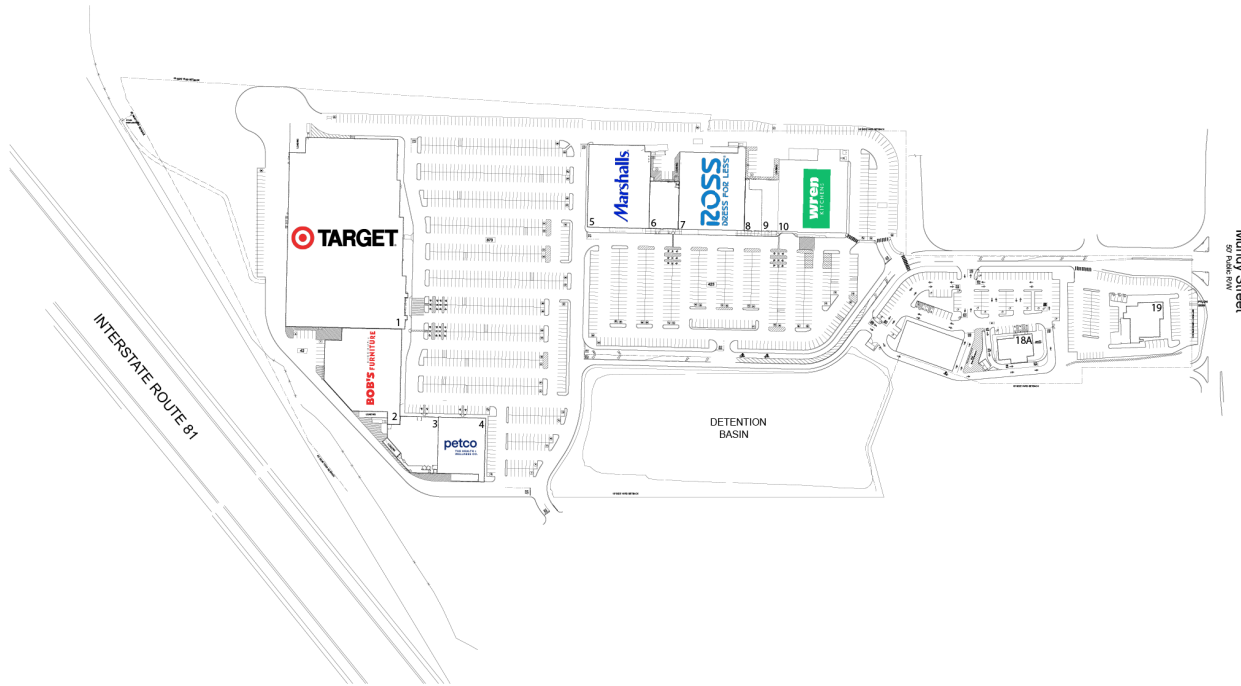

WILKES-BARRE COMMONS

461-499 MUNDY STREET, WILKES-BARRE, PA 18702

#	TENANTS	SQFT
1	Target	124,994
2	Bob's Discount Furniture	34,269
3	Boot Barn Western & Work Wear	13,626
4	Petco	15,700
5	Marshalls	29,784
6	David's Bridal	8,108
7	Ross Dress For Less	30,000
8	Plato's Closet	4,204
9	Famous Footwear	5,804
10	Wren Kitchens	30,624
18A	Panera Bread	4,941
19	Smokey Bones	6,905

THIS EXHIBIT SHALL NOT BE DEEMED A WARRANTY, REPRESENTATION OR AGREEMENT BY LANDLORD THAT THE LAYOUT OR CONFIGURATION OF THE SHOPPING CENTER, OR ANY PART THEREOF, SHALL REMAIN AS SHOWN HEREON.

LANDLORD RESERVES THE RIGHT TO MODIFY THE SHOPPING CENTER, OR ANY PART THEREOF, IN ACCORDANCE WITH THE PROVISIONS OF THE LEASE.