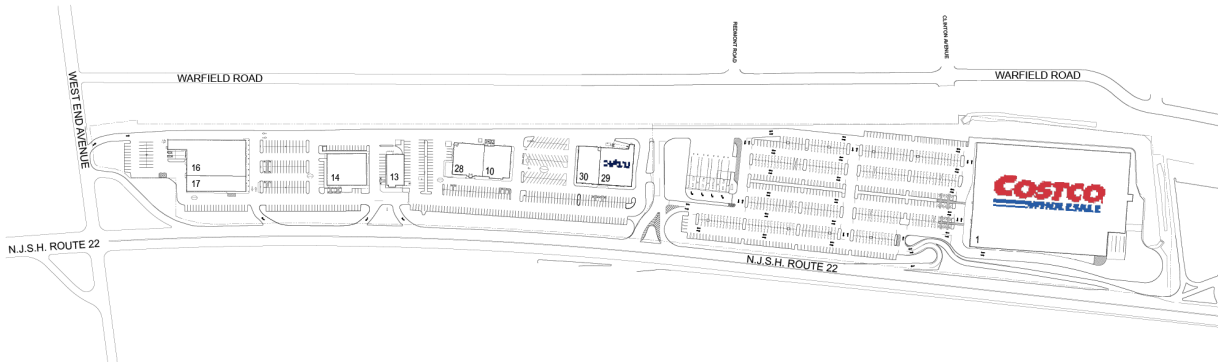

WEST END COMMONS

1200 ROUTE 22 EAST, NORTH PLAINFIELD, NJ 07060

#	TENANTS	SQFT
1	Costco	152,118
10	Texas Roadhouse	8,475
13	IHOP Restaurant	5,527
14	La-z-boy Furniture	12,500
16	Tile Shop	23,003
17	AAA	9,290
27	Eat Well Modern Buffet	2,256
28	Eat Well Modern Buffet	9,593
29	Petco	12,500
30	DaVita Dialysis	8,032

THIS EXHIBIT SHALL NOT BE DEEMED A WARRANTY, REPRESENTATION OR AGREEMENT BY LANDLORD THAT THE LAYOUT OR CONFIGURATION OF THE SHOPPING CENTER, OR ANY PART THEREOF, SHALL REMAIN AS SHOWN HEREON.

LANDLORD RESERVES THE RIGHT TO MODIFY THE SHOPPING CENTER, OR ANY PART THEREOF, IN ACCORDANCE WITH THE PROVISIONS OF THE LEASE.