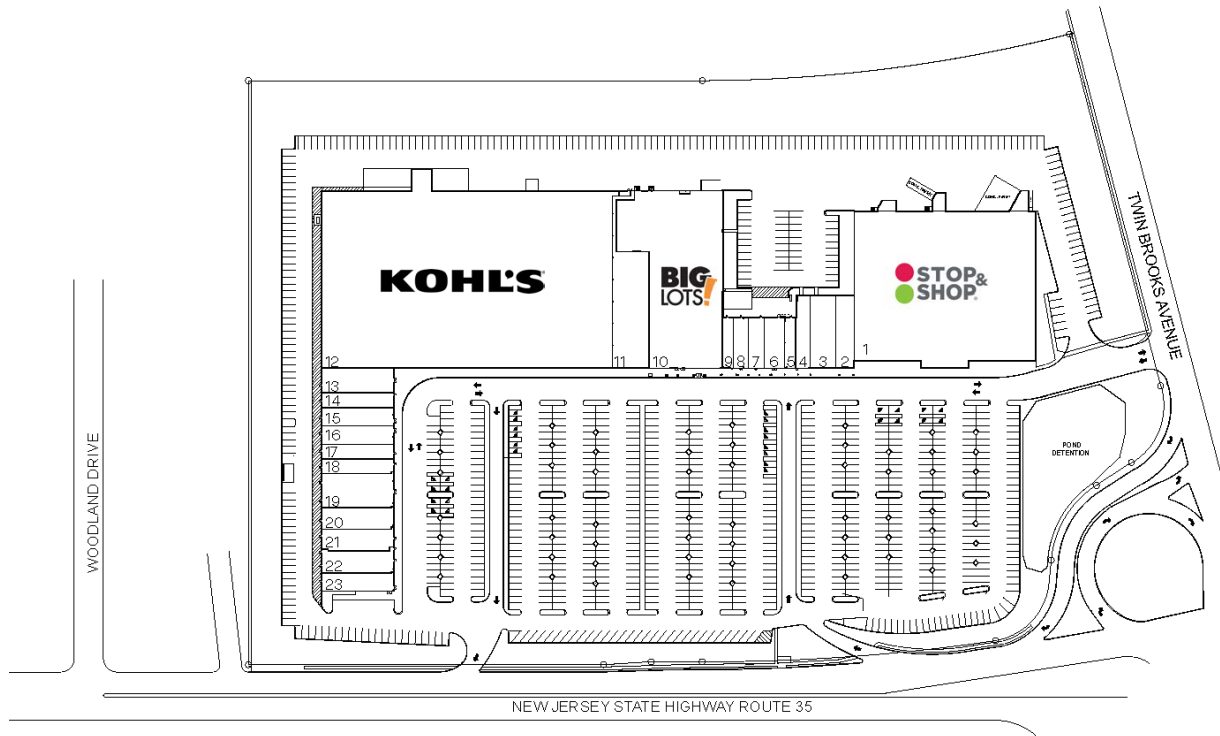

TOWN BROOK COMMONS

754 STATE ROUTE 35, MIDDLETOWN, NJ 07748

#	TENANTS	SQFT
1	Stop & Shop	52,000
2	Stop & Shop	2,500
3	Stop & Shop	3,500
4	Stop & Shop	1,975
5	Available	1,062
6	Available	1,980
7	Power Core Studio	1,545
8	Available	1,400
9	Available	992
10	Big Lots	28,045
11	Famous Footwear	8,368
12	Kohl's	97,620
13	Procare Rehabilitation	3,375
14	Cugini Pizza	2,000
15	Visiting Nurse Association of Central Jersey	2,500
16	Eyes First Vision Center	2,500
17	DB Golden Nails	2,000
18	GameStop	1,988
19	Panera Bread	4,566
20	Honey Baked Ham & Café	2,930
21	Dance Factory	2,915
22	Middletown Family Dental	3,094
23	Valley Bank	2,500

THIS EXHIBIT SHALL NOT BE DEEMED A WARRANTY, REPRESENTATION OR AGREEMENT BY LANDLORD THAT THE LAYOUT OR CONFIGURATION OF THE SHOPPING CENTER, OR ANY PART THEREOF, SHALL REMAIN AS SHOWN HEREON.

LANDLORD RESERVES THE RIGHT TO MODIFY THE SHOPPING CENTER, OR ANY PART THEREOF, IN ACCORDANCE WITH THE PROVISIONS OF THE LEASE.