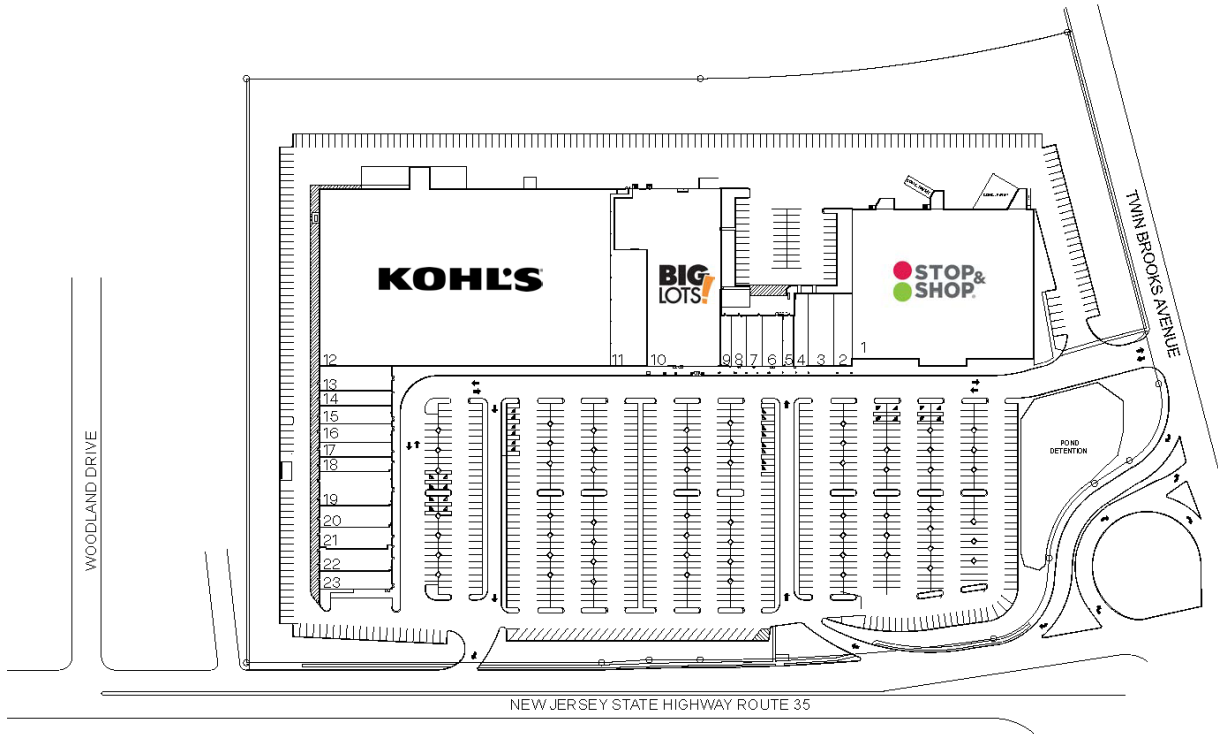

TOWN BROOK COMMONS

754 STATE ROUTE 35, MIDDLETOWN, NJ 07748

#	TENANTS	SQFT
1	Stop & Shop	52,000
2	Stop & Shop	2,500
3	Stop & Shop	3,500
4	Stop & Shop	1,975
5	Kids United	1,047
6	Kids United	1,985
7	Power Core Studio	1,545
8	Sugaring NYC	1,411
9	Available	992
10	Available	28,045
11	Famous Footwear	8,368
12	Kohl's	97,620
13	Procare Rehabilitation	3,375
14	Cugini Pizza	2,000
15	Visiting Nurse Association of Central Jersey	2,500
16	Eyes First Vision Center	2,500
17	DB Golden Nails	2,000
18	Its All About Me f/k/a Craze 4 Christmas	1,988
19	Panera Bread	4,566
20	Honey Baked Ham & Café	2,930
21	Dance Factory	2,915
22	Middletown Family Dental	3,094
23	Valley Bank	2,500

THIS EXHIBIT SHALL NOT BE DEEMED A WARRANTY, REPRESENTATION OR AGREEMENT BY LANDLORD THAT THE LAYOUT OR CONFIGURATION OF THE SHOPPING CENTER, OR ANY PART THEREOF, SHALL REMAIN AS SHOWN HEREON.

LANDLORD RESERVES THE RIGHT TO MODIFY THE SHOPPING CENTER, OR ANY PART THEREOF, IN ACCORDANCE WITH THE PROVISIONS OF THE LEASE.