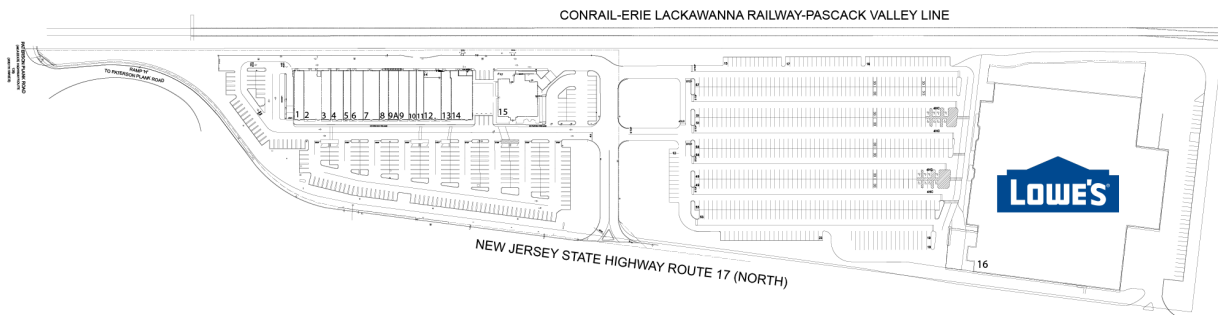

RUTHERFORD COMMONS

150 ROUTE 17 NORTH, EAST RUTHERFORD, NJ 07073

#	TENANTS	SQFT
1	Starbucks Corporation	2,000
2	&Pizza	1,851
2A	Beach Bum Tanning	1,649
3	Saladworks	2,000
4	Chipotle Mexican Grill	2,500
5	Jersey Mike's Subs	1,500
6	Five Guys	2,500
7	Orangetheory Fitness	3,336
8	Verizon	1,775
9	Mamoun's Falafel	2,017
9A	Freedom Bank	2,092
10	Teriyaki One	1,500
11	Massage Envy	1,500
12	Relive Health	3,579
13	FedEx Office	1,966
14	The Vitamin Shoppe	4,039
15	Chili's Grill & Bar	6,027
16	Lowe's	154,656

THIS EXHIBIT SHALL NOT BE DEEMED A WARRANTY, REPRESENTATION OR AGREEMENT BY LANDLORD THAT THE LAYOUT OR CONFIGURATION OF THE SHOPPING CENTER, OR ANY PART THEREOF, SHALL REMAIN AS SHOWN HEREON.

LANDLORD RESERVES THE RIGHT TO MODIFY THE SHOPPING CENTER, OR ANY PART THEREOF, IN ACCORDANCE WITH THE PROVISIONS OF THE LEASE.