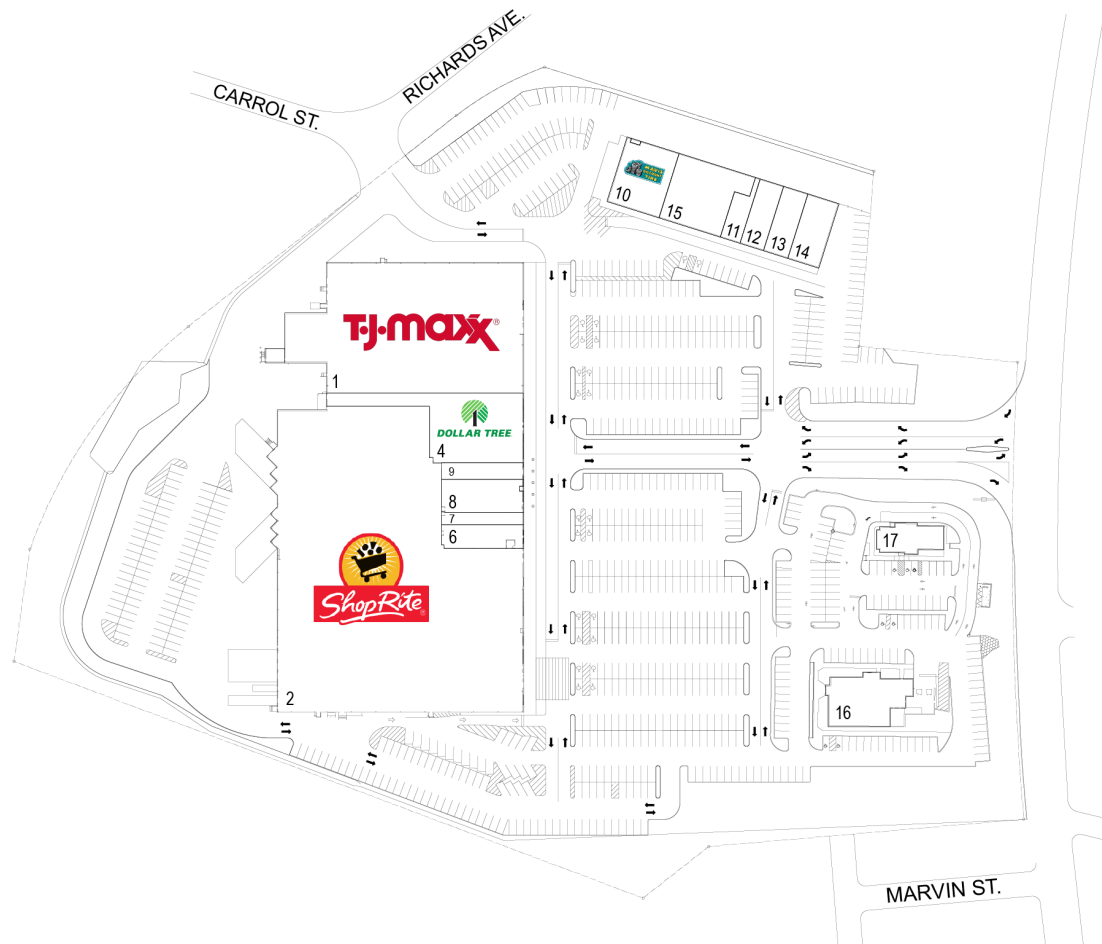

ROCKAWAY RIVER COMMONS

437 US HIGHWAY 46 EAST, ROCKAWAY, NJ 07866

#	TENANTS	SQFT
1	T.J. Maxx	42,092
2	ShopRite	76,771
4	Dollar Tree	12,085
5	ShopRite	8,404
6	Master Kang Taekwondo	3,036
7	Elegant Nails	1,506
8	Available	4,097
9	Available	1,957
10	Mavis Discount Tire	5,479
11	Jersey Mike's Subs	1,628
12	Wash-N-Tumble	2,483
13	New Smile Dental P.C.	2,596
14	Marcade Family Fun Center	3,320
15	DaVita Dialysis	7,011
16	Applebee's	5,700
17	Popeyes Louisiana Kitchen	2,700
18	ShopRite	975
21	ShopRite	6,754

THIS EXHIBIT SHALL NOT BE DEEMED A WARRANTY, REPRESENTATION OR AGREEMENT BY LANDLORD THAT THE LAYOUT OR CONFIGURATION OF THE SHOPPING CENTER, OR ANY PART THEREOF, SHALL REMAIN AS SHOWN HEREON.

LANDLORD RESERVES THE RIGHT TO MODIFY THE SHOPPING CENTER, OR ANY PART THEREOF, IN ACCORDANCE WITH THE PROVISIONS OF THE LEASE.