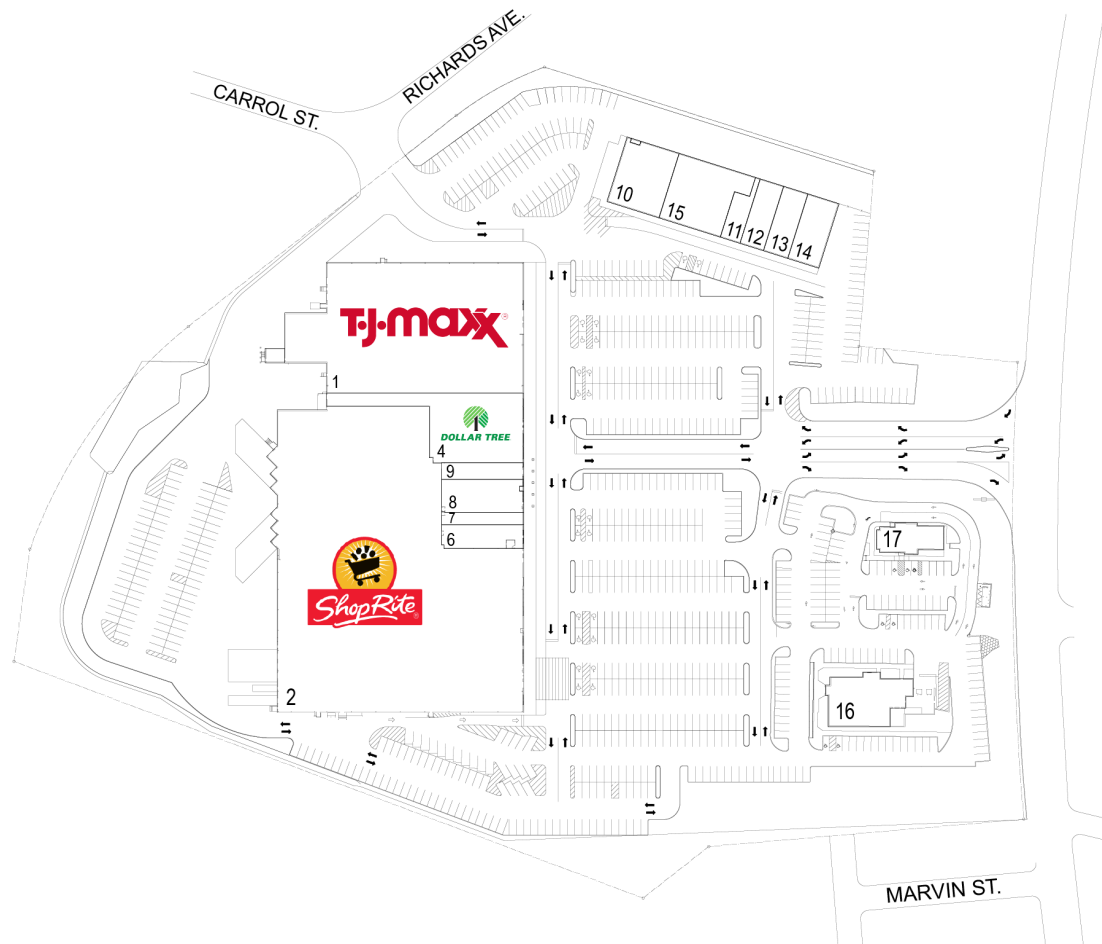

ROCKAWAY RIVER COMMONS

437 US HIGHWAY 46 EAST, ROCKAWAY, NJ 07866

#	TENANTS	SQFT
1	T.J. Maxx	42,092
2	ShopRite	76,771
4	Dollar Tree	12,085
5	ShopRite	8,404
6	Master Kang Taekwondo	3,036
7	Elegant Nails	1,506
8	Available	4,097
9	Available	1,957
10	Mavis Discount Tire	5,479
11	Jersey Mike's Subs	1,628
12	Wash-N-Tumble	2,483
13	New Smile Dental P.C.	2,596
14	Marcade Family Fun Center	3,320
15	DaVita Dialysis	7,011
16	Applebee's	5,700
17	Popeyes Louisiana Kitchen	2,700
18	ShopRite	975
21	ShopRite	6,754

THIS EXHIBIT SHALL NOT BE DEEMED A WARRANTY, REPRESENTATION OR AGREEMENT BY LANDLORD THAT THE LAYOUT OR CONFIGURATION OF THE SHOPPING CENTER, OR ANY PART THEREOF, SHALL REMAIN AS SHOWN HEREON.

LANDLORD RESERVES THE RIGHT TO MODIFY THE SHOPPING CENTER, OR ANY PART THEREOF, IN ACCORDANCE WITH THE PROVISIONS OF THE LEASE.