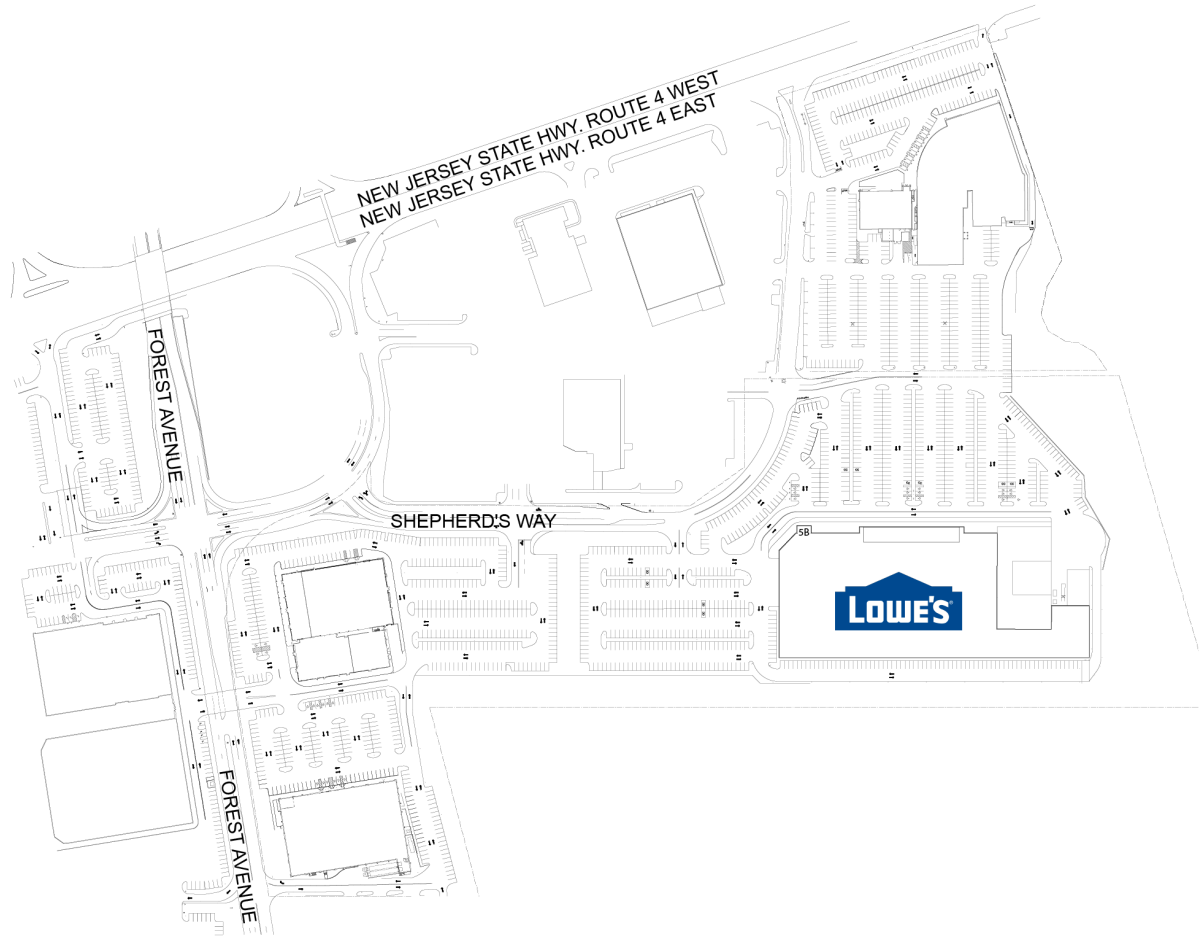

# PARAMUS (BERGEN TOWN CENTER EAST)

2200 BERGEN TOWN CENTER, PARAMUS, NJ 07652

## FLOOR 99

#	TENANTS	SQFT
1	Available	1,468
2	Available	4,295
3A	Available	4,827
4	REI	24,252
5a	Lowe's	160,780
6	Best Buy	41,540
03	Spirit Halloween	9,498

THIS EXHIBIT SHALL NOT BE DEEMED A WARRANTY, REPRESENTATION OR AGREEMENT BY LANDLORD THAT THE LAYOUT OR CONFIGURATION OF THE SHOPPING CENTER, OR ANY PART THEREOF, SHALL REMAIN AS SHOWN HEREON.

## FLOOR 991

#	TENANTS	SQFT
5b	Lowe's	6,400

THIS EXHIBIT SHALL NOT BE DEEMED A WARRANTY, REPRESENTATION OR AGREEMENT BY LANDLORD THAT THE LAYOUT OR CONFIGURATION OF THE SHOPPING CENTER, OR ANY PART THEREOF, SHALL REMAIN AS SHOWN HEREON.