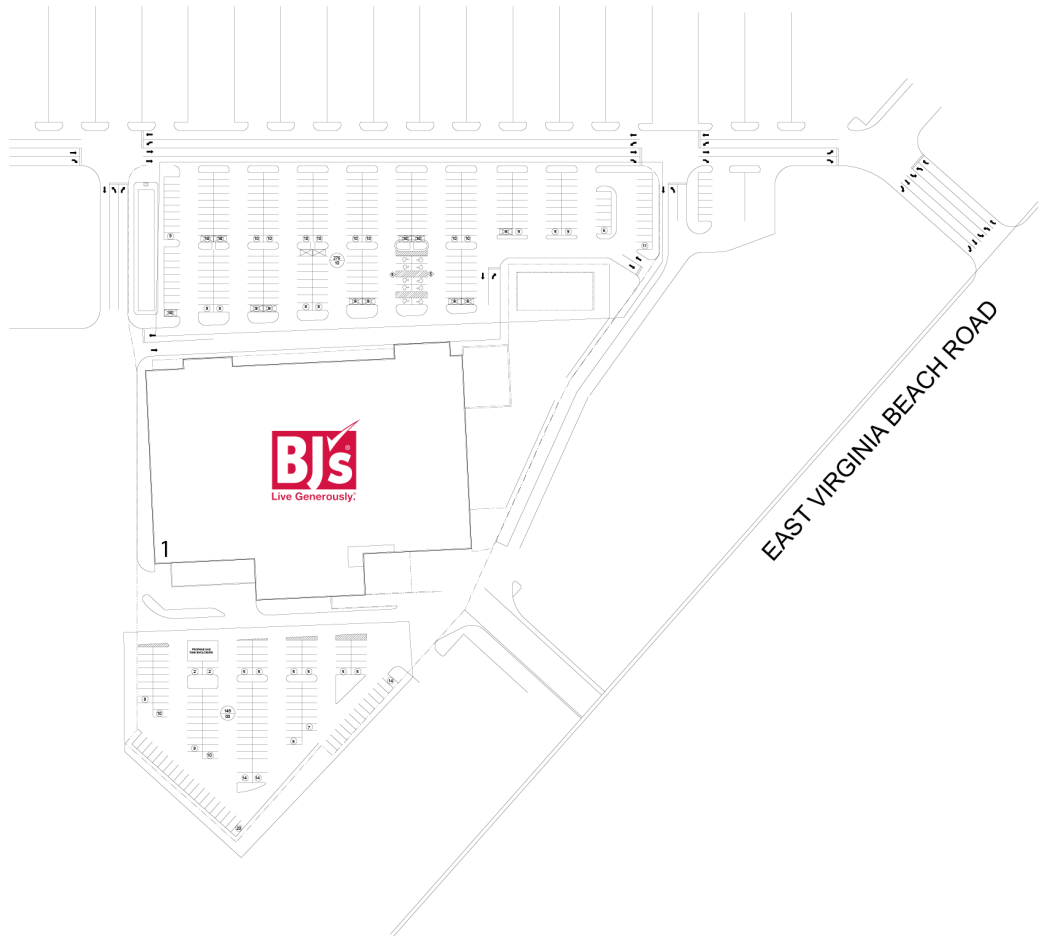

# NORFOLK (J.A.N.A.F. SHOPPING YARD)

5820 EAST VIRGINIA BEACH BLVD., NORFOLK, VA 23502

#	TENANTS	SQFT
1	BJ's Wholesale Club	113,555

THIS EXHIBIT SHALL NOT BE DEEMED A WARRANTY, REPRESENTATION OR AGREEMENT BY LANDLORD THAT THE LAYOUT OR CONFIGURATION OF THE SHOPPING CENTER, OR ANY PART THEREOF, SHALL REMAIN AS SHOWN HEREON.