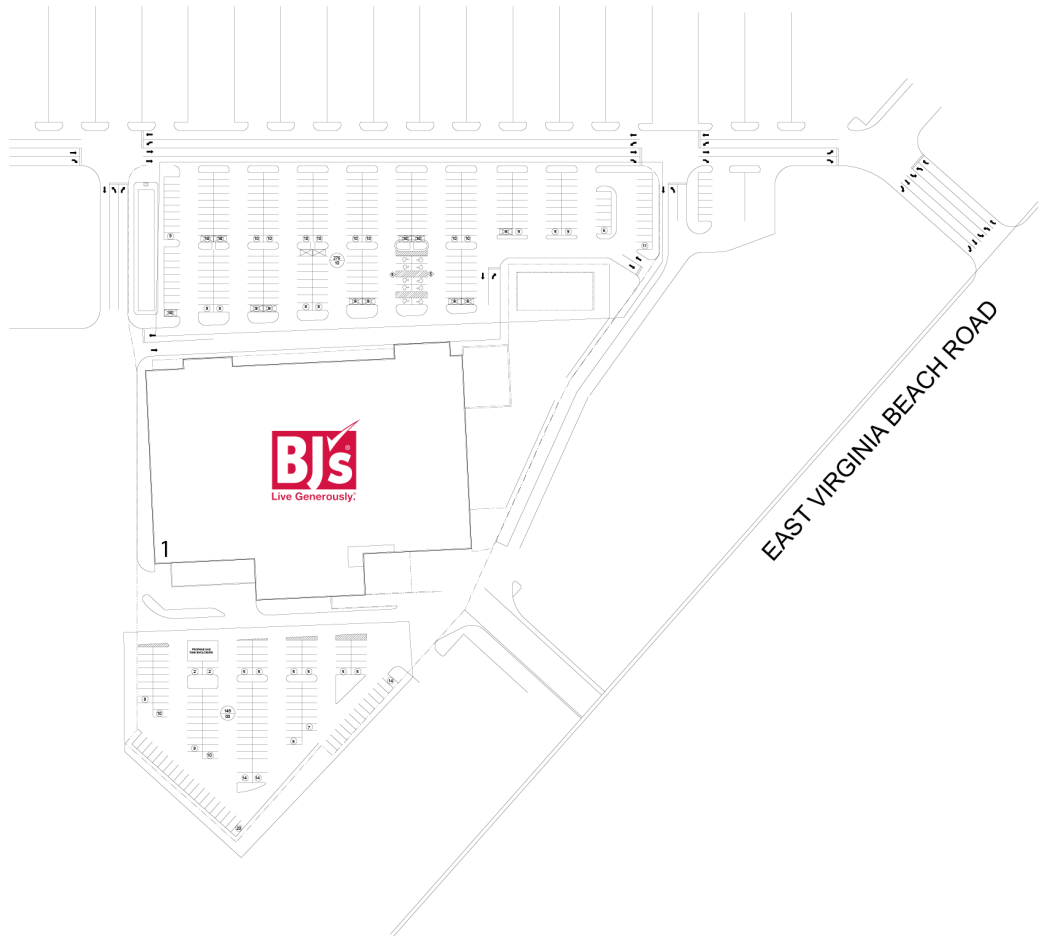

NORFOLK (J.A.N.A.F. SHOPPING YARD)

5820 EAST VIRGINIA BEACH BLVD., NORFOLK, VA 23502

#	TENANTS	SQFT
1	BJ's Wholesale Club	113,555

THIS EXHIBIT SHALL NOT BE DEEMED A WARRANTY, REPRESENTATION OR AGREEMENT BY LANDLORD THAT THE LAYOUT OR CONFIGURATION OF THE SHOPPING CENTER, OR ANY PART THEREOF, SHALL REMAIN AS SHOWN HEREON.