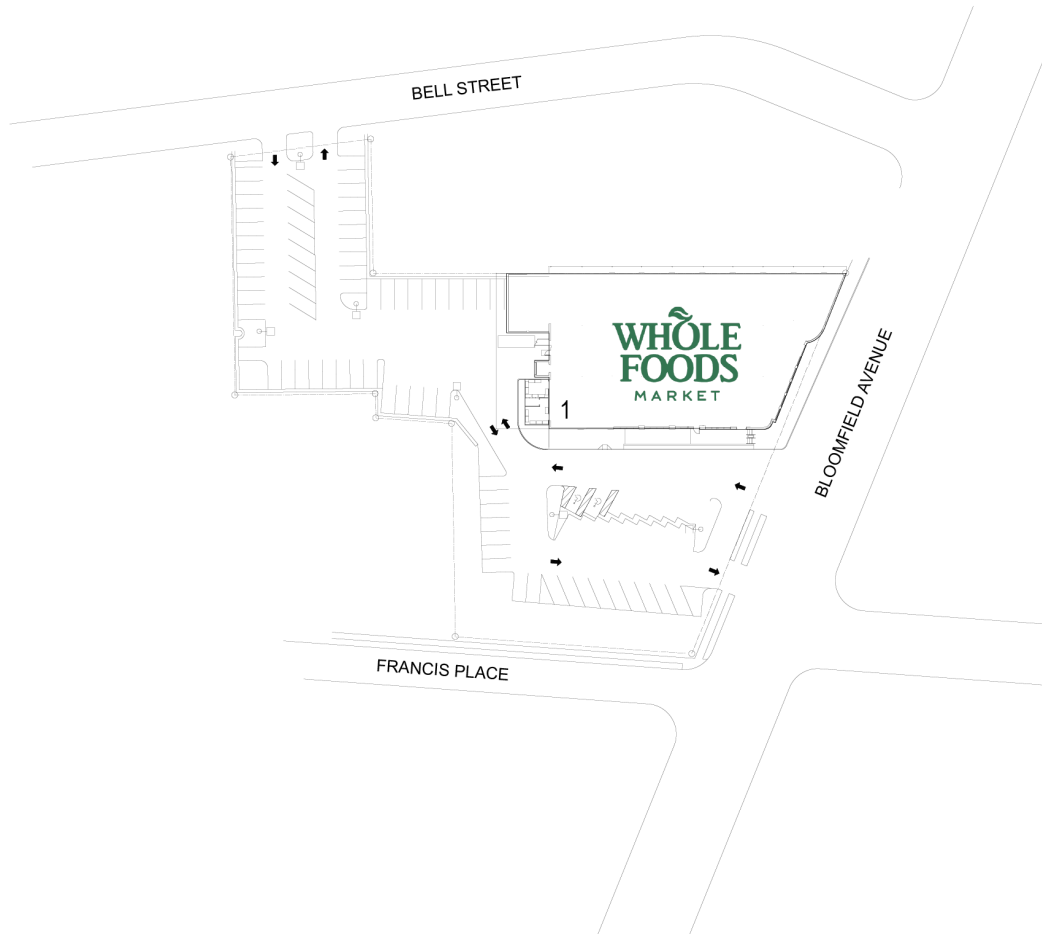

MONTCLAIR

701 BLOOMFIELD AVENUE, MONTCLAIR, NJ 07042

#	TENANTS	SQFT
1	Whole Foods	17,771

THIS EXHIBIT SHALL NOT BE DEEMED A WARRANTY, REPRESENTATION OR AGREEMENT BY LANDLORD THAT THE LAYOUT OR CONFIGURATION OF THE SHOPPING CENTER, OR ANY PART THEREOF, SHALL REMAIN AS SHOWN HEREON.