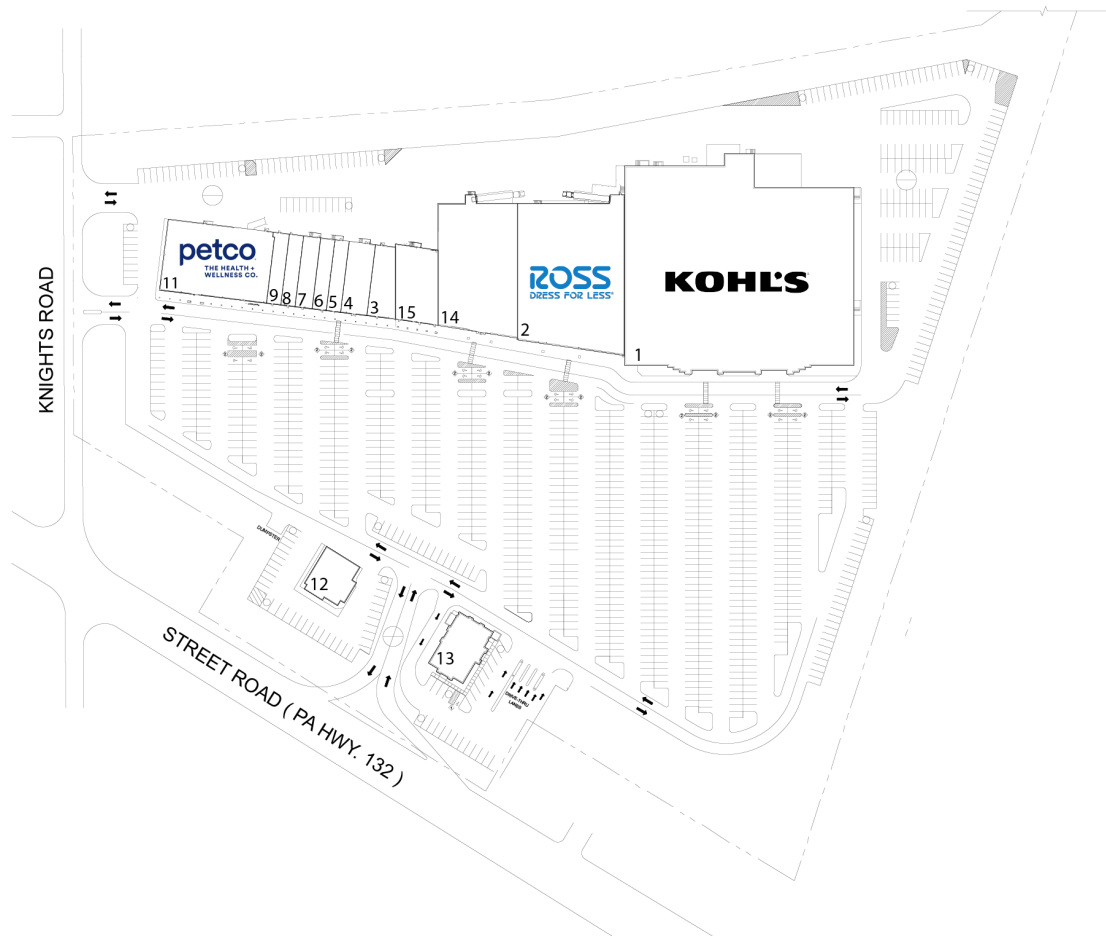

MARTEN COMMONS

2353 STREET ROAD, BENSLEM, PA 19020

#	TENANTS	SQFT
1	Kohl's	86,841
2	Ross Dress For Less	30,164
3	El Changarro	3,286
4	Leslie's Swimming Pool	3,700
5	Painting With A Twist	2,000
6	H&R Block	2,000
7	Sally Beauty Supply	2,400
8	Spinners Laundromat Inc.	2,000
9	Original All Star Pizza	2,018
11	Petco	14,975
12	Friendly's	3,714
13	Wells Fargo	4,636
14	Staples Office Super Store	20,582
15	My Salon Suite	6,312

THIS EXHIBIT SHALL NOT BE DEEMED A WARRANTY, REPRESENTATION OR AGREEMENT BY LANDLORD THAT THE LAYOUT OR CONFIGURATION OF THE SHOPPING CENTER, OR ANY PART THEREOF, SHALL REMAIN AS SHOWN HEREON.

LANDLORD RESERVES THE RIGHT TO MODIFY THE SHOPPING CENTER, OR ANY PART THEREOF, IN ACCORDANCE WITH THE PROVISIONS OF THE LEASE.