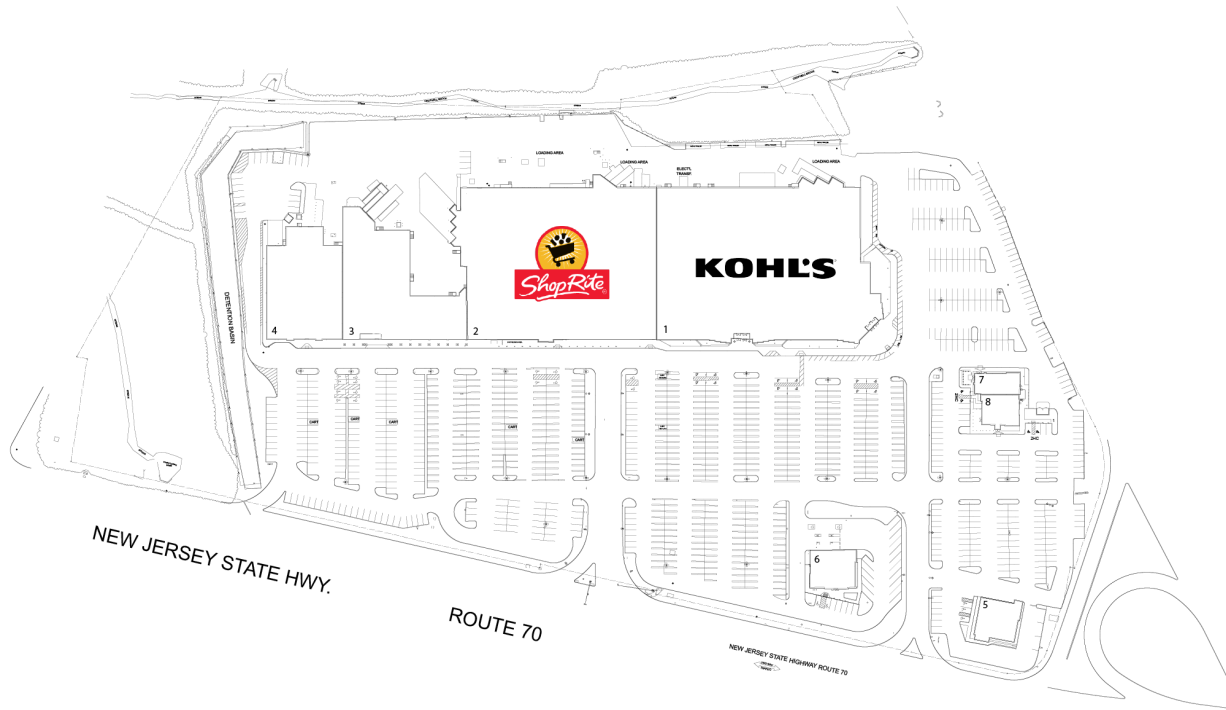

# MARLTON COMMONS

307 ROUTE 70 WEST, MARLTON, NJ 08053

#	TENANTS	SQFT
1	Kohl's	83,656
2	ShopRite	73,843
3	PetSmart	26,644
4	Wineworks	20,178
6	Bank of America	4,387
7	Honeygrow	2,366
8	Shake Shack	3,057

THIS EXHIBIT SHALL NOT BE DEEMED A WARRANTY, REPRESENTATION OR AGREEMENT BY LANDLORD THAT THE LAYOUT OR CONFIGURATION OF THE SHOPPING CENTER, OR ANY PART THEREOF, SHALL REMAIN AS SHOWN HEREON.

LANDLORD RESERVES THE RIGHT TO MODIFY THE SHOPPING CENTER, OR ANY PART THEREOF, IN ACCORDANCE WITH THE PROVISIONS OF THE LEASE.