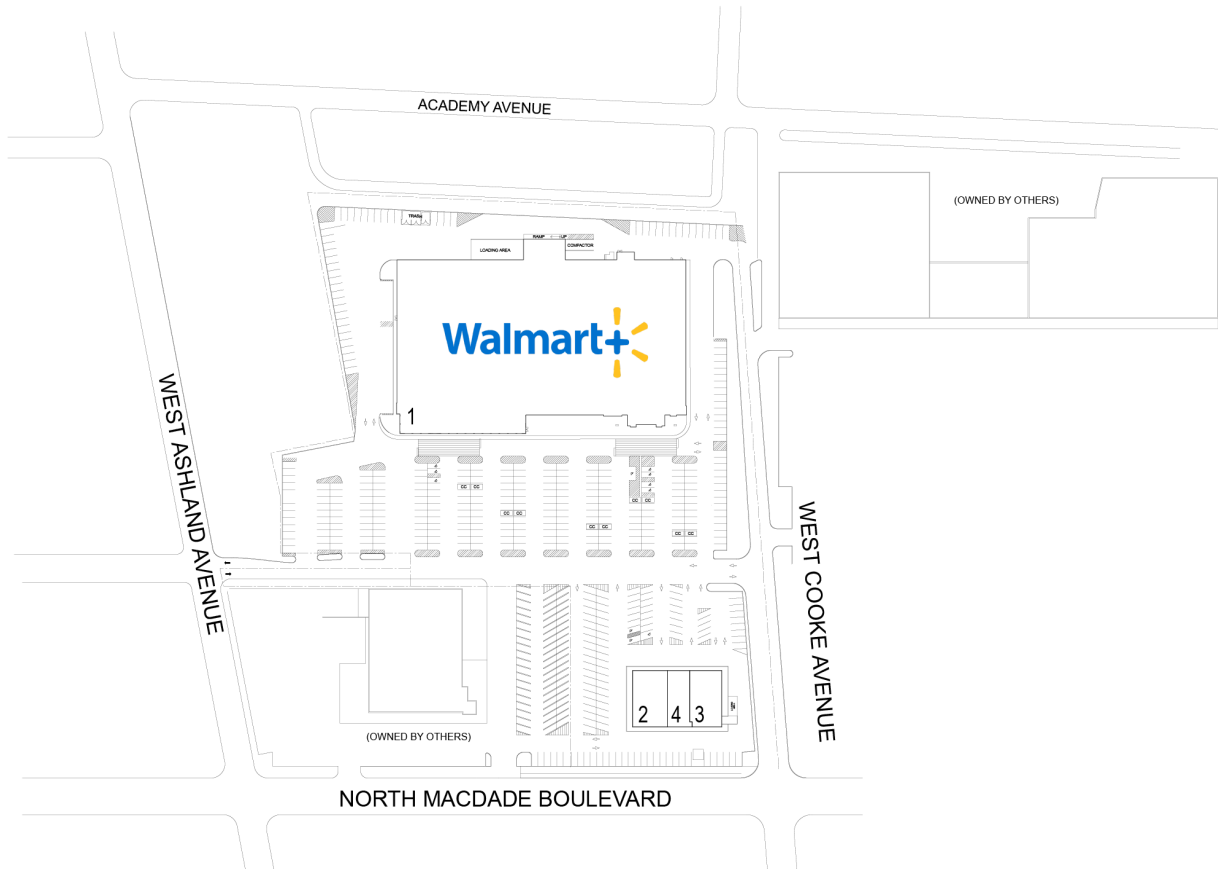

MACDADE COMMONS

50 NORTH MACDADE BLVD., GLENOLDEN, PA 19036

#	TENANTS	SQFT
1	Walmart	91,734
2	Verizon	4,000
3	Work N' Gear Store	3,750
4	Quest Diagnostics	2,587

THIS EXHIBIT SHALL NOT BE DEEMED A WARRANTY, REPRESENTATION OR AGREEMENT BY LANDLORD THAT THE LAYOUT OR CONFIGURATION OF THE SHOPPING CENTER, OR ANY PART THEREOF, SHALL REMAIN AS SHOWN HEREON.

LANDLORD RESERVES THE RIGHT TO MODIFY THE SHOPPING CENTER, OR ANY PART THEREOF, IN ACCORDANCE WITH THE PROVISIONS OF THE LEASE.