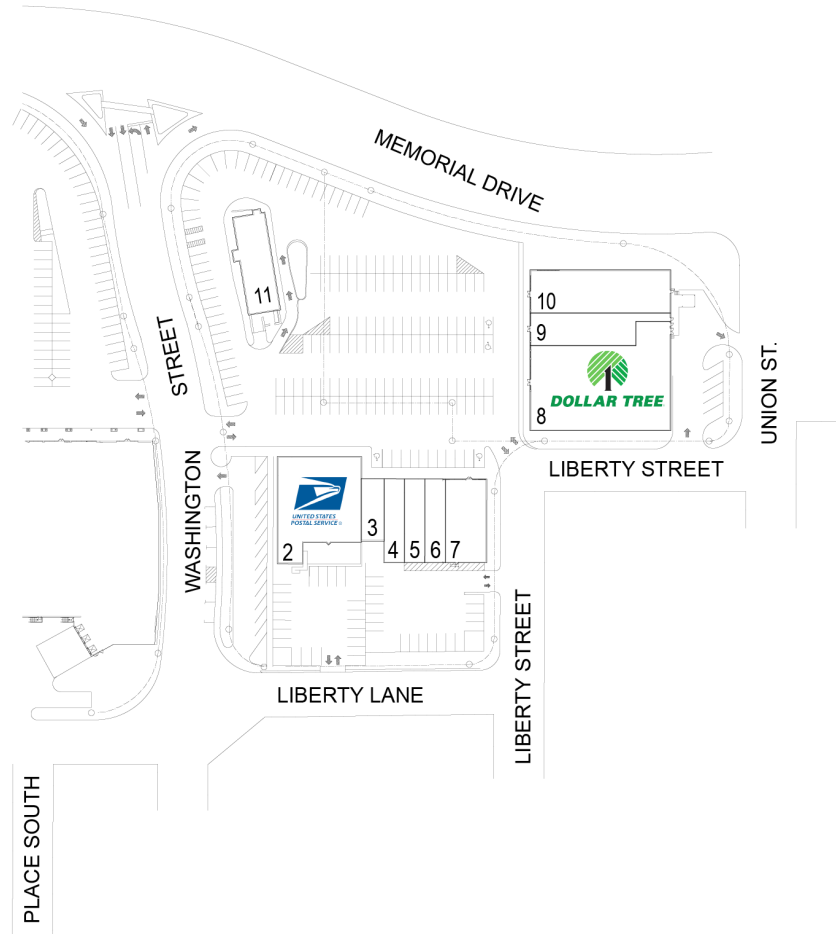

# LODI COMMONS

4 MEMORIAL DRIVE, LODI, NJ 07644

#	TENANTS	SQFT
2	US Post Office	7,500
3	Chinatown Gourmet	1,426
4	Napoli Pizza	1,600
5	Lodi Liquors	1,686
6	Nail Perfection N Spa	1,710
7	Beach Bum Tanning	3,424
8	Dollar Tree	12,740
9	Rainbow	3,640
10	Aaron's	6,026
11	Burger King	3,000