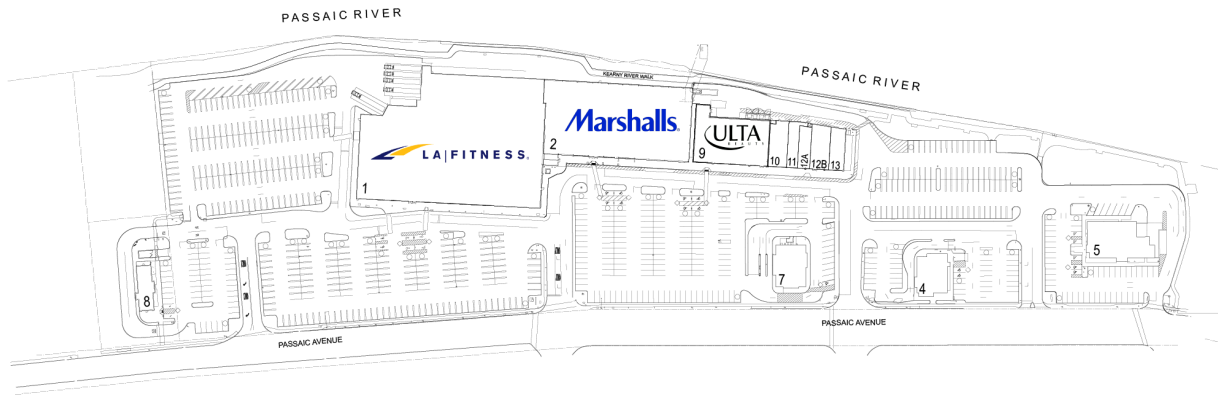

KEARNY COMMONS

175 PASSAIC AVENUE, KEARNY, NJ 07032

#	TENANTS	SQFT
1	LA Fitness	58,652
2	Marshalls	30,029
4	Burger King	3,395
5	Applebee's	6,200
7	Wells Fargo	3,750
8	Starbucks	2,007
9	Ulta Beauty	10,025
10	Hand & Stone Massage and Facial Spa	2,342
11	AT&T	1,469
12A	European Wax Center	1,409
12B	Dave's Hot Chicken	2,316
13	Torshi	1,751

THIS EXHIBIT SHALL NOT BE DEEMED A WARRANTY, REPRESENTATION OR AGREEMENT BY LANDLORD THAT THE LAYOUT OR CONFIGURATION OF THE SHOPPING CENTER, OR ANY PART THEREOF, SHALL REMAIN AS SHOWN HEREON.

LANDLORD RESERVES THE RIGHT TO MODIFY THE SHOPPING CENTER, OR ANY PART THEREOF, IN ACCORDANCE WITH THE PROVISIONS OF THE LEASE.