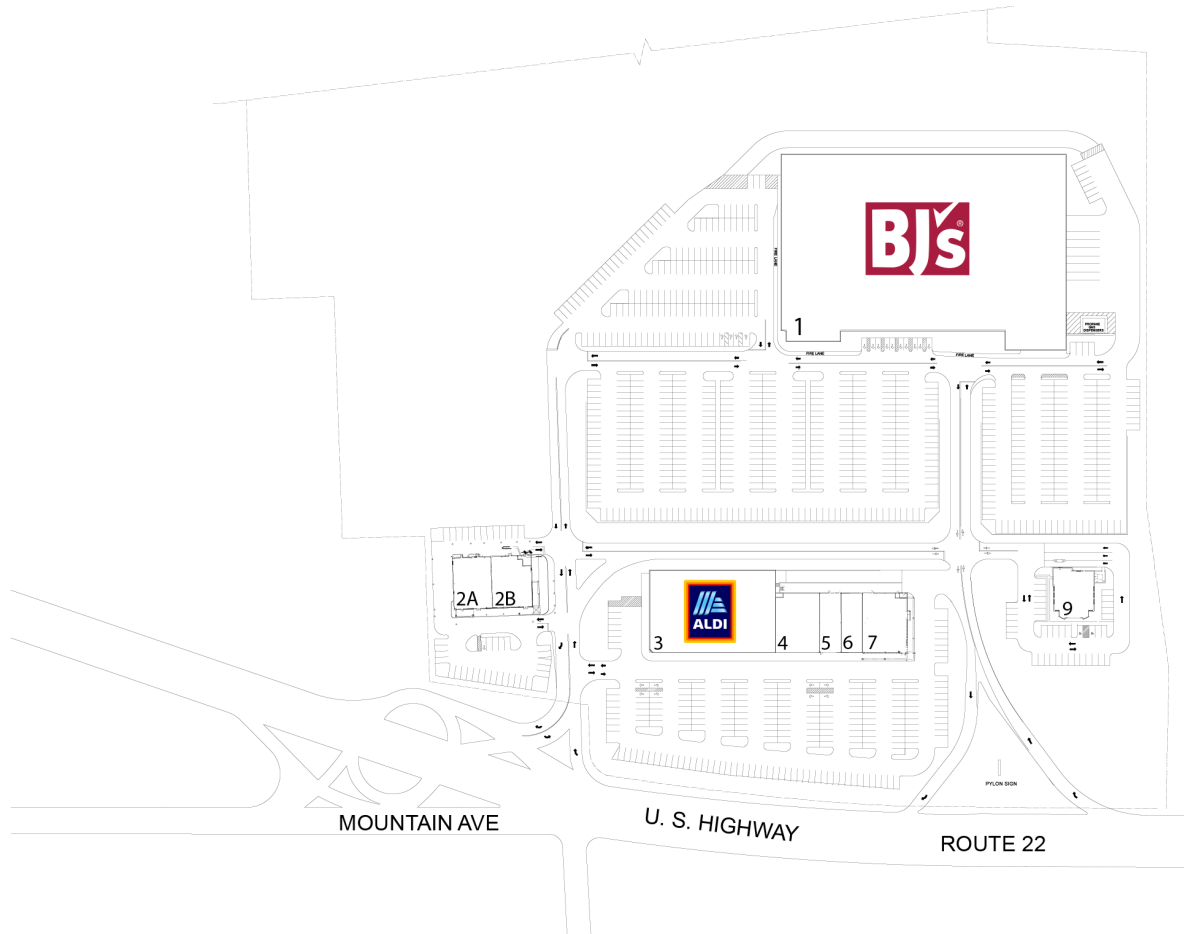

GREENBROOK COMMONS

1601 HIGHWAY 22 WEST, WATCHUNG, NJ 07069

#	TENANTS	SQFT
1	BJ's Wholesale Club	115,660
2a	The Vitamin Shoppe	4,500
2b	Atlantic Health Urgent Care	4,517
3	Aldi	23,498
4	Phenix Salon Suites	5,822
5	Available	2,903
6	RockBox Fitness	2,902
7	Buffalo Wild Wings	5,856
9	Ethan Allen	4,321

THIS EXHIBIT SHALL NOT BE DEEMED A WARRANTY, REPRESENTATION OR AGREEMENT BY LANDLORD THAT THE LAYOUT OR CONFIGURATION OF THE SHOPPING CENTER, OR ANY PART THEREOF, SHALL REMAIN AS SHOWN HEREON.

LANDLORD RESERVES THE RIGHT TO MODIFY THE SHOPPING CENTER, OR ANY PART THEREOF, IN ACCORDANCE WITH THE PROVISIONS OF THE LEASE.