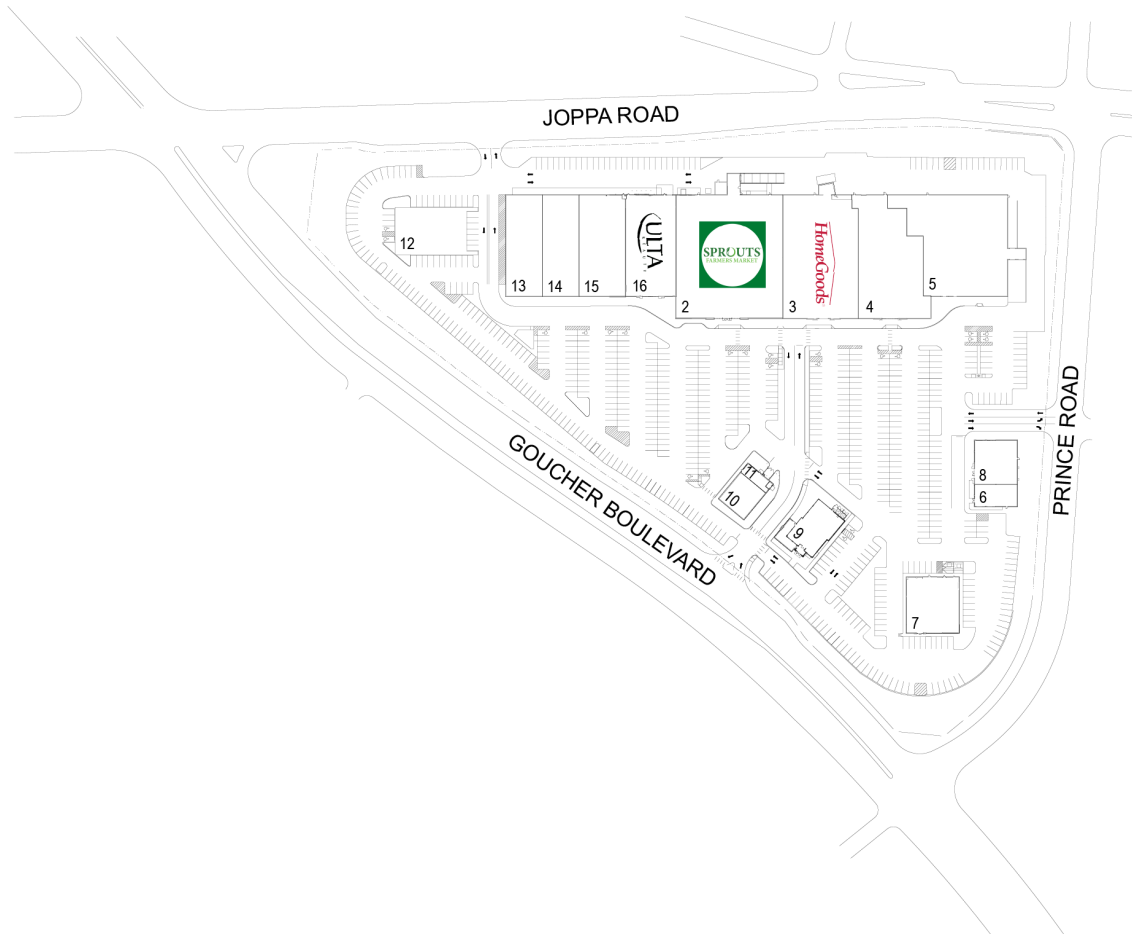

GOUCHER COMMONS

801 GOUCHER BLVD, TOWSON, MD 21286

#	TENANTS	SQFT
2	Sprouts	30,345
3	HomeGoods	21,000
4	DSW	16,594
5	Golf Galaxy	21,777
6	Bonchon	2,189
7	DXL Mens Apparel	6,800
8	Mattress Firm	4,311
9	Five Guys Burgers and Fries	3,889
10	Noodles & Company	2,600
11	Quickway Japanese Hibachi	830
12	Chipotle Mexican Grill	5,400
13	Kirkland's	8,406
14	Five Below	8,405
15	Ulta Beauty	10,661
16	Spirit Halloween	11,545

THIS EXHIBIT SHALL NOT BE DEEMED A WARRANTY, REPRESENTATION OR AGREEMENT BY LANDLORD THAT THE LAYOUT OR CONFIGURATION OF THE SHOPPING CENTER, OR ANY PART THEREOF, SHALL REMAIN AS SHOWN HEREON.

LANDLORD RESERVES THE RIGHT TO MODIFY THE SHOPPING CENTER, OR ANY PART THEREOF, IN ACCORDANCE WITH THE PROVISIONS OF THE LEASE.