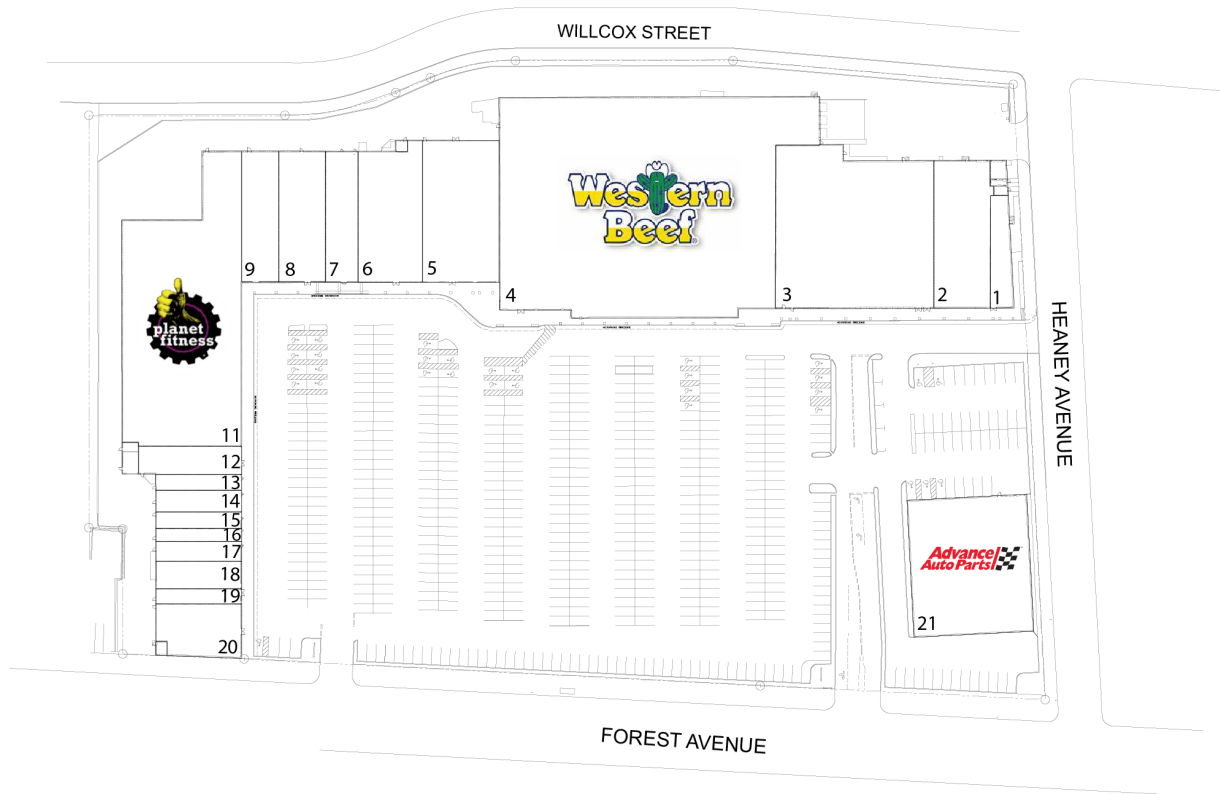

# FOREST COMMONS

2040 FOREST AVENUE, STATEN ISLAND, NY 10303

#	TENANTS	SQFT
1	Rossi's of Staten Island	1,954
2	Lumber Liquidators	7,070
3	NYC DOE 3-K School	20,615
4	Western Beef	52,020
5	Dollar Tree	9,108
6	Laundry Express	7,234
7	Available	3,604
8	Snipes USA	5,108
9	Second Family	4,072
11	Planet Fitness	25,000
12	Save \$ Wine & Liquor Inc	2,437
13	Marshall Skopp DDS	1,132
14	Sally Beauty Supply	1,580
15	GNC	1,185
16	Quick Pick Lotto	960
17	H & R Block	1,422
18	Little Caesars	1,976
19	Cheng's	1,105
20	Available	3,673
21	Advance Auto Parts	13,805

THIS EXHIBIT SHALL NOT BE DEEMED A WARRANTY, REPRESENTATION OR AGREEMENT BY LANDLORD THAT THE LAYOUT OR CONFIGURATION OF THE SHOPPING CENTER, OR ANY PART THEREOF, SHALL REMAIN AS SHOWN HEREON.

LANDLORD RESERVES THE RIGHT TO MODIFY THE SHOPPING CENTER, OR ANY PART THEREOF, IN ACCORDANCE WITH THE PROVISIONS OF THE LEASE.