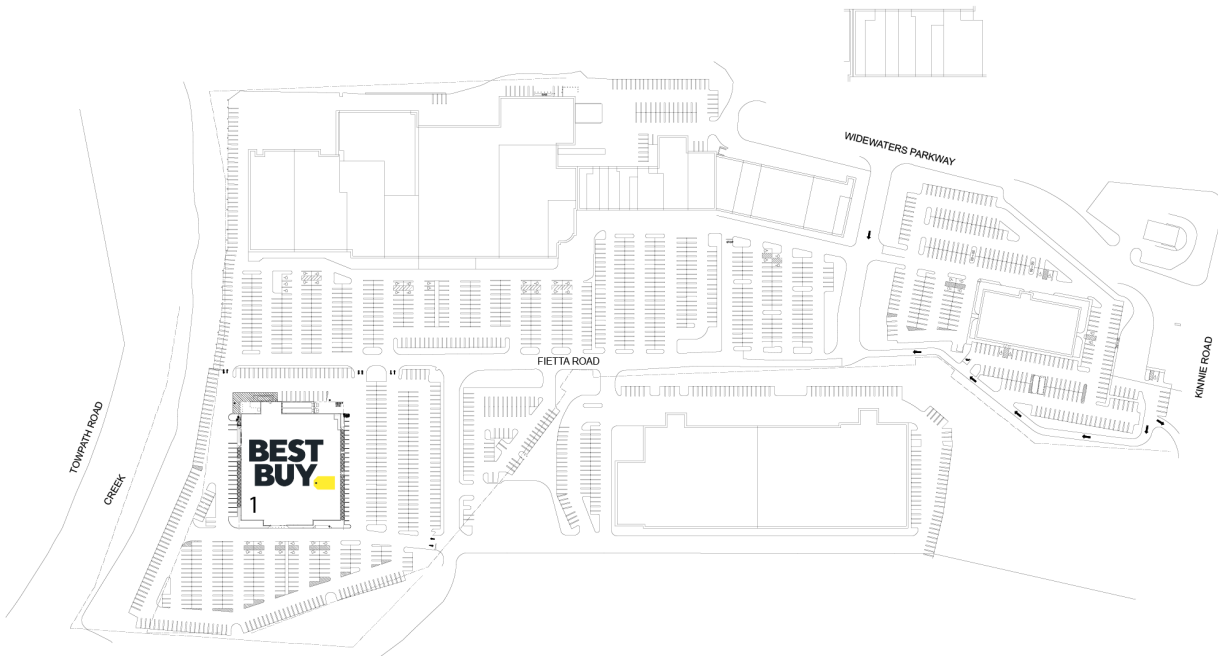

# DEWITT (MARSHALL PLAZA)

3405 ERIE BLVD., DEWITT, NY 13214

#	TENANTS	SQFT
1	Best Buy	45,961

THIS EXHIBIT SHALL NOT BE DEEMED A WARRANTY, REPRESENTATION OR AGREEMENT BY LANDLORD THAT THE LAYOUT OR CONFIGURATION OF THE SHOPPING CENTER, OR ANY PART THEREOF, SHALL REMAIN AS SHOWN HEREON.