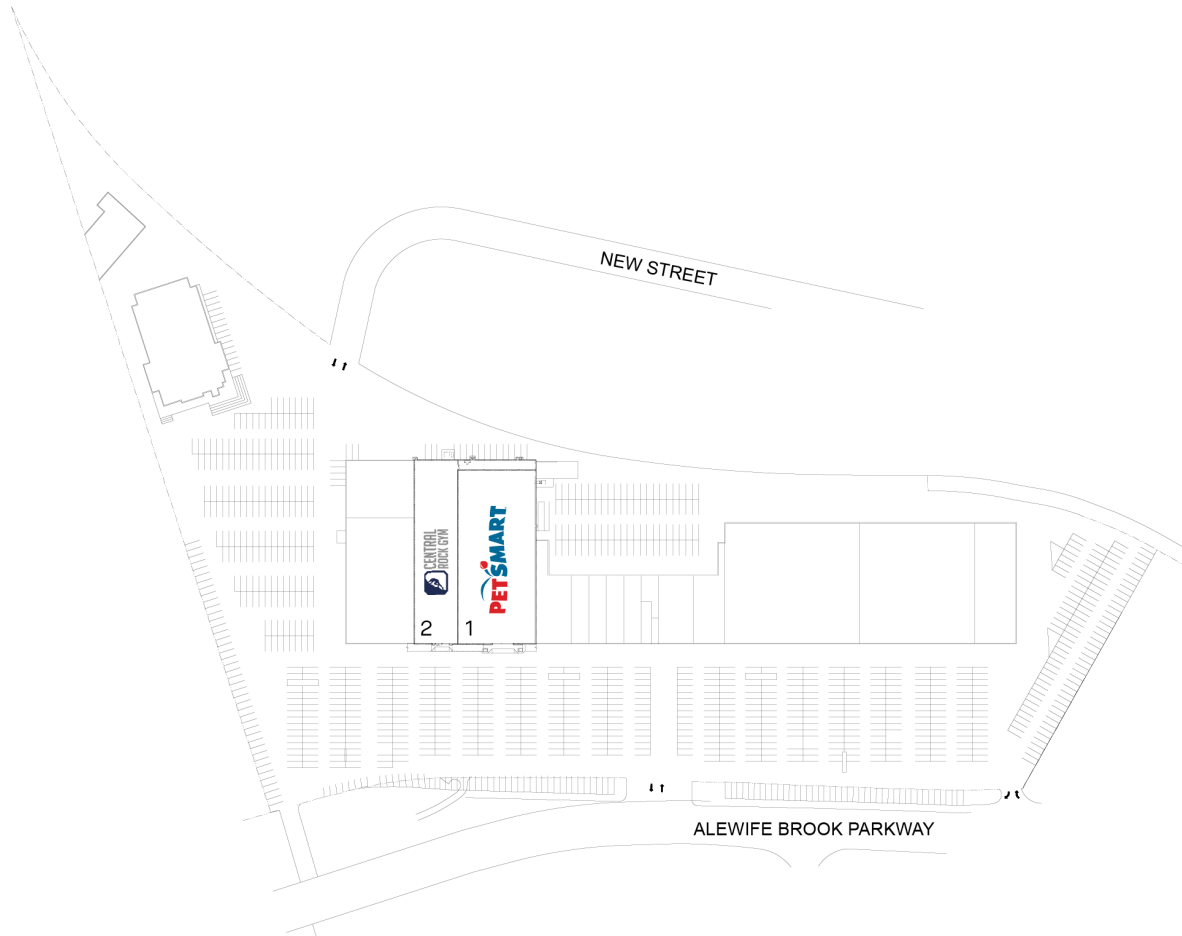

CAMBRIDGE (FRESH POND MALL)

200 ALEWIFE BROOK PKWY., CAMBRIDGE, MA 02138

#	TENANTS	SQFT
1	PetSmart	29,635
2	Central Rock Gym	18,109

THIS EXHIBIT SHALL NOT BE DEEMED A WARRANTY, REPRESENTATION OR AGREEMENT BY LANDLORD THAT THE LAYOUT OR CONFIGURATION OF THE SHOPPING CENTER, OR ANY PART THEREOF, SHALL REMAIN AS SHOWN HEREON.

LANDLORD RESERVES THE RIGHT TO MODIFY THE SHOPPING CENTER, OR ANY PART THEREOF, IN ACCORDANCE WITH THE PROVISIONS OF THE LEASE.