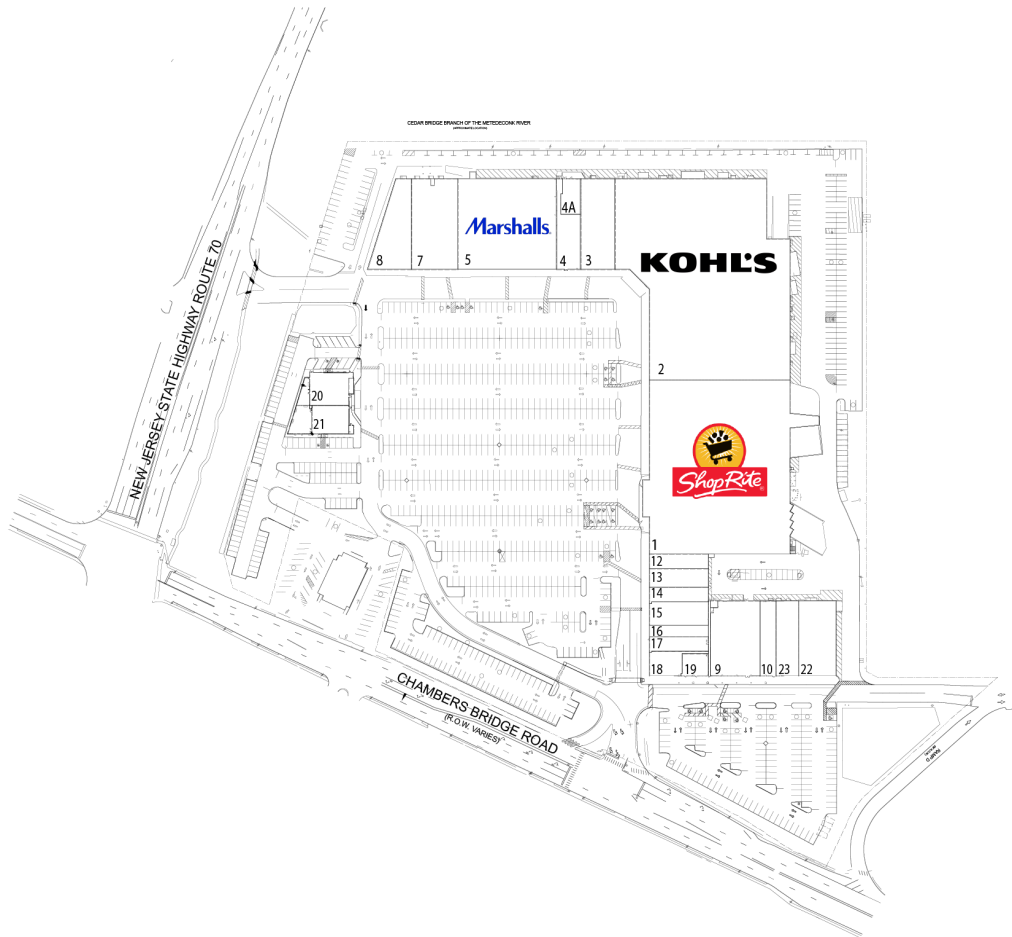

BRICK COMMONS

744 NJ HIGHWAY 70 W., BRICK, NJ 08723

#	TENANTS	SQFT
1	ShopRite	75,144
2	Kohl's	87,667
3	Five Below	9,300
4	Sephora	4,481
4A	Available	2,038
5	Marshall's	26,648
7	Old Navy	12,463
8	Kirkland's	8,095
9	Innovate Salon Academy	10,937
10	Available	3,502
12	Bath & Body Works	2,569
13	Massage Envy	3,288
14	Doctors' Office Urgent Care	2,581
15	T-Mobile	4,098
16	Beauty / Barber Store & Salon	2,055
17	Dental 365	2,569
18	Manhattan Bagel	2,616
19	Round Pie Pizza Company	1,802
20	First Watch	3,846
21	Shake Shack	3,296
22	AAA	8,455
23	Orangetheory Fitness	5,073

THIS EXHIBIT SHALL NOT BE DEEMED A WARRANTY, REPRESENTATION OR AGREEMENT BY LANDLORD THAT THE LAYOUT OR CONFIGURATION OF THE SHOPPING CENTER, OR ANY PART THEREOF, SHALL REMAIN AS SHOWN HEREON.

LANDLORD RESERVES THE RIGHT TO MODIFY THE SHOPPING CENTER, OR ANY PART THEREOF, IN ACCORDANCE WITH THE PROVISIONS OF THE LEASE.