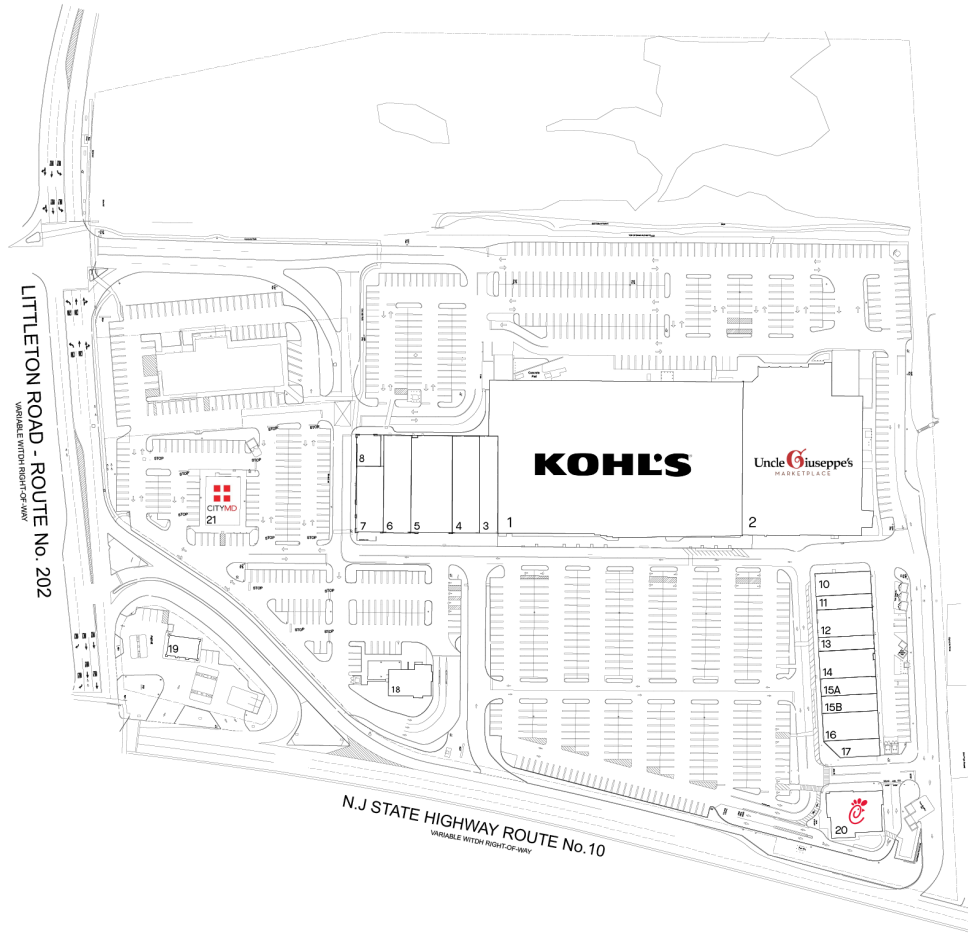

BRIARCLIFF COMMONS

1711 STATE ROUTE 10 EAST, MORRIS PLAINS, NJ 07950

#	TENANTS	SQFT
1	Kohl's	79,998
2	Uncle Giuseppe's Marketplace	37,801
3	Fashion Nail Spa	3,715
4	Hot Tub Central	5,567
5	Skechers	8,368
6	Ugly Dumpling	5,654
7	First Watch	3,800
8	Prohaircutters	1,650
10	Chopt	2,599
11	Crumbl Cookie	1,619
12	Home Towne Pet Shoppe	3,209
13	GNC	1,600
14	Chipotle Mexican Grill	3,171
15A	AAA	2,000
15B	Massage Envy	2,003
16	Mattress Firm	3,200
17	Verizon	1,643
18	Wells Fargo	2,572
19	Raceway Petroleum	1,000
20	Chick-fil-A	4,851
21	CityMD	3,500

THIS EXHIBIT SHALL NOT BE DEEMED A WARRANTY, REPRESENTATION OR AGREEMENT BY LANDLORD THAT THE LAYOUT OR CONFIGURATION OF THE SHOPPING CENTER, OR ANY PART THEREOF, SHALL REMAIN AS SHOWN HEREON.

LANDLORD RESERVES THE RIGHT TO MODIFY THE SHOPPING CENTER, OR ANY PART THEREOF, IN ACCORDANCE WITH THE PROVISIONS OF THE LEASE.