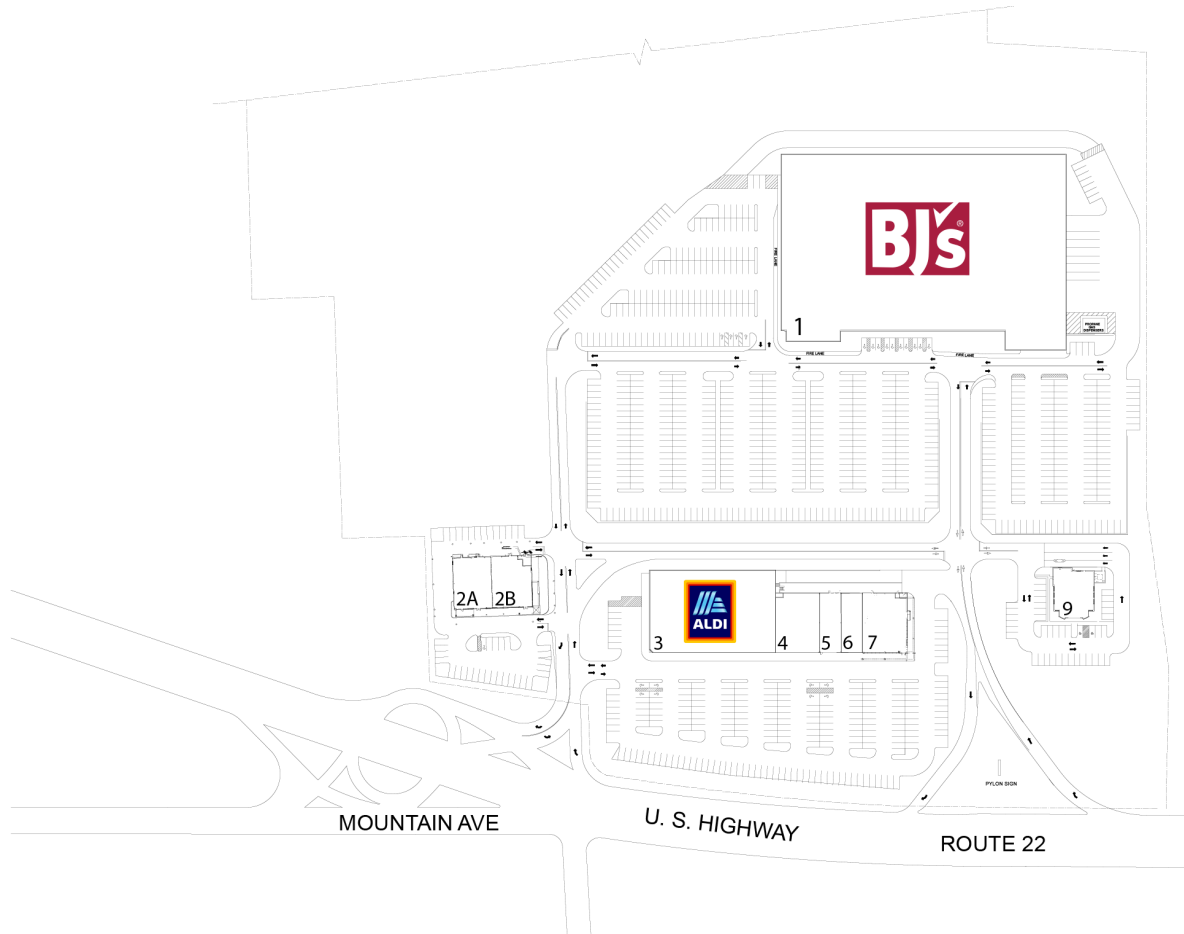

GREENBROOK COMMONS

1601 HIGHWAY 22 WEST, WATCHUNG, NJ 07069

PROPERTY HIGHLIGHTS

METRO AREA: NY/NJ

COUNTY: Somerset

Greenbrook Commons is a large open-air community center located in Watchung, NJ directly off Highway 22 West. The property is anchored by BJs Wholesale Club, and Aldi, and also features Buffalo Wild Wings, Phenix Salon and The Vitamin Shoppe.

1601 HIGHWAY 22 WEST, WATCHUNG, NJ 07069

#	TENANTS	SQFT
1	BJ's Wholesale Club	115,660
2a	The Vitamin Shoppe	4,500
2b	Atlantic Health Urgent Care	4,517
3	Aldi	23,498
4	Phenix Salon Suites	5,822
5	Available	2,903
6	RockBox Fitness	2,902
7	Buffalo Wild Wings	5,856
9	Ethan Allen	4,321